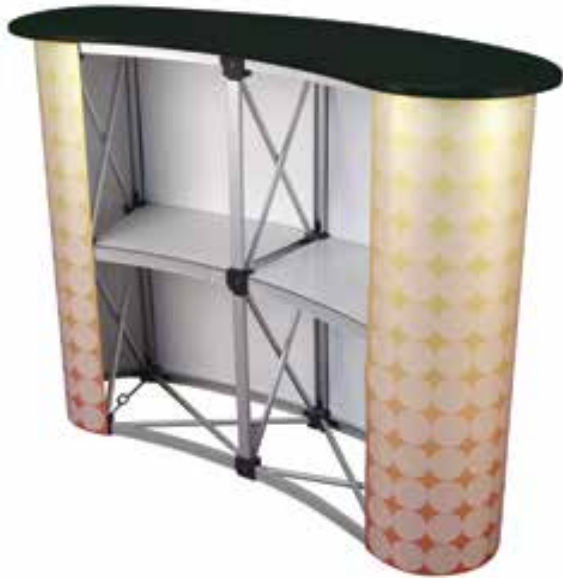

VE RECEPTION DESK PORTABLE

THE VE Reception Desk is a great economical reception desk for all your exhibition & display requirements. This desk has a black top to make your presentation even better! All carry bags are included.