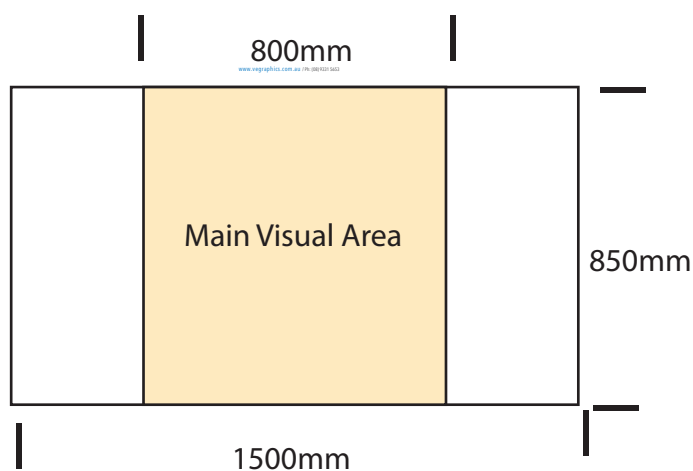

VE BUDGET PROMOTIONS TABLE

The VE Budget Promo Table
900mm w x 850mm h x 400mm d
Back carry case
Weight 13kg

Wrap Around
Graphic Size

Supply file in 1 total size (1500 x 850mm)
+ 5mm bleed all around.
File type: .pdf
Font Type: converted to outlined
Image Resolution: 80dpi