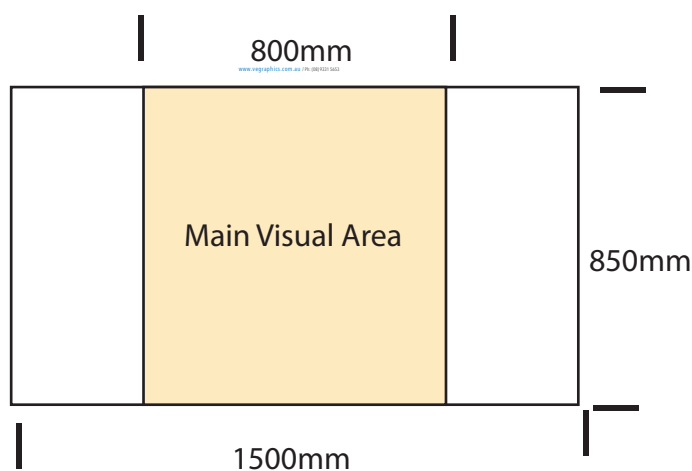

# VE BUDGET PROMOTIONS TABLE

The VE Budget Promo Table  
900mm w x 850mm h x 400mm d  
Back carry case  
Weight 13kg

Wrap Around  
Graphic Size

Supply file in 1 total size (1500 x 850mm)  
+ 5mm bleed all around.  
File type: .pdf  
Font Type: converted to outlined  
Image Resolution: 80dpi